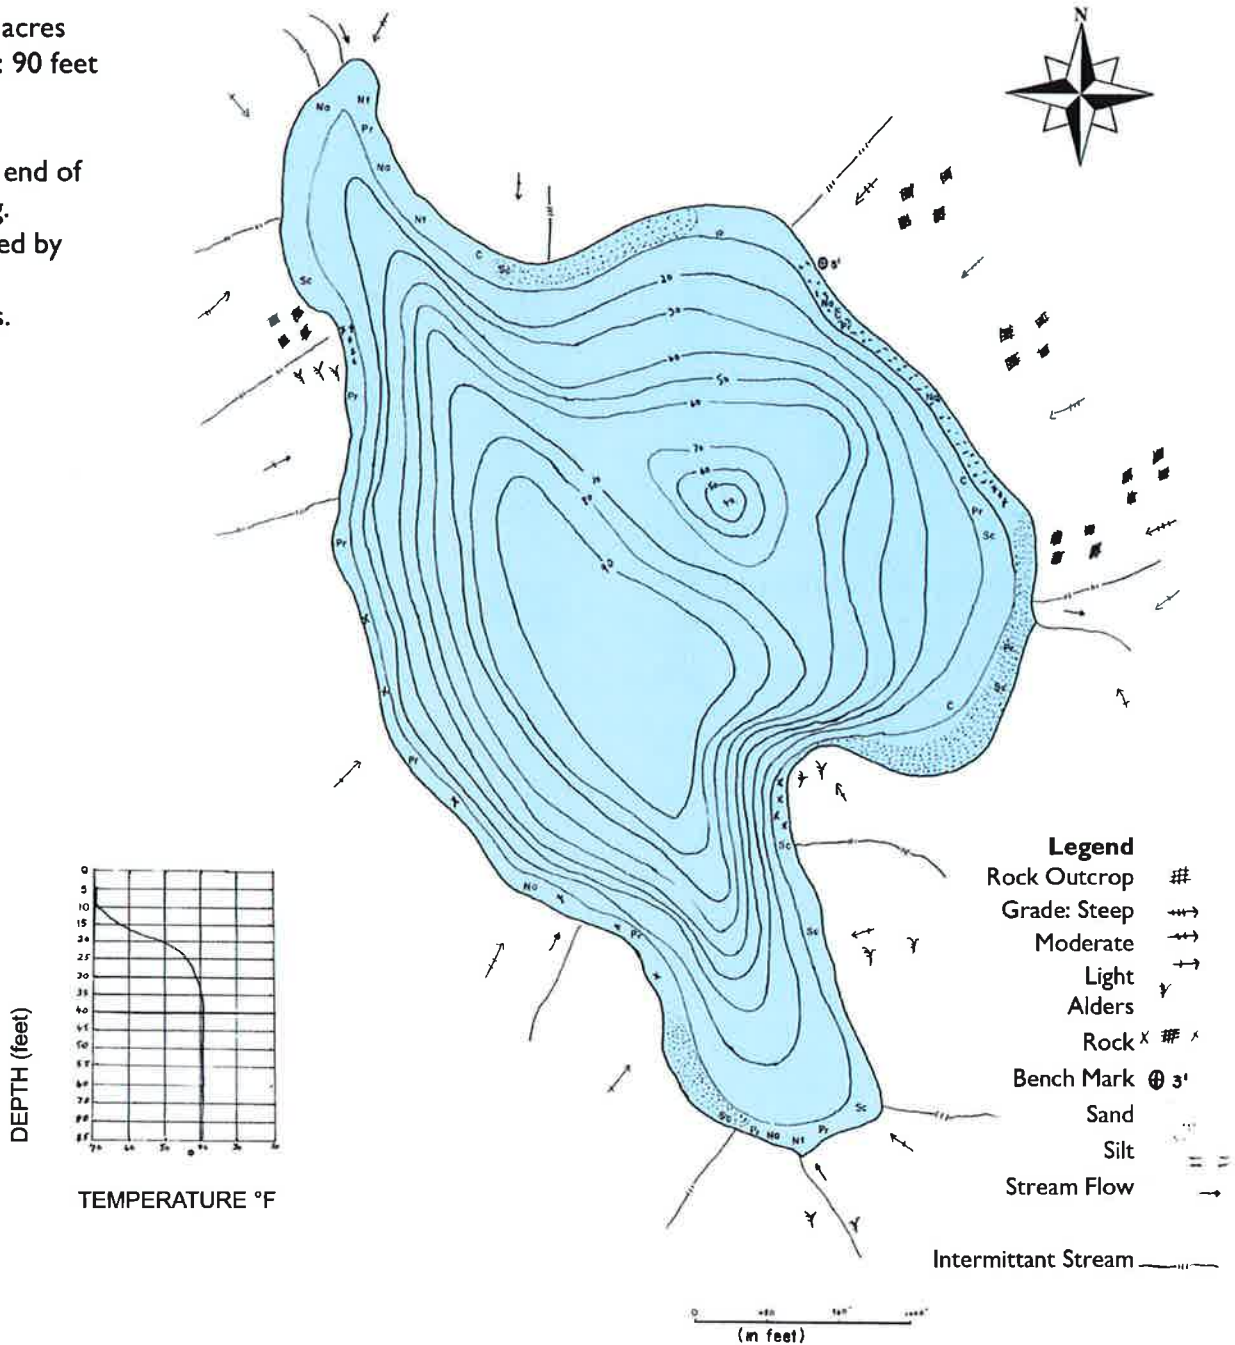

Fish

Brook Trout
Lake Trout
Minnow Species
Perch
Pumpkinseed
Sucker

Legend

Rock Outcrop	#
Grade: Steep	↗↘
Moderate	↔↔
Light	→
Alders	Y
Rock	X # X
Bench Mark	⊕ 3'
Sand	⊙
Silt	⊙
Stream Flow	→

Intermittant Stream ———

(in feet)