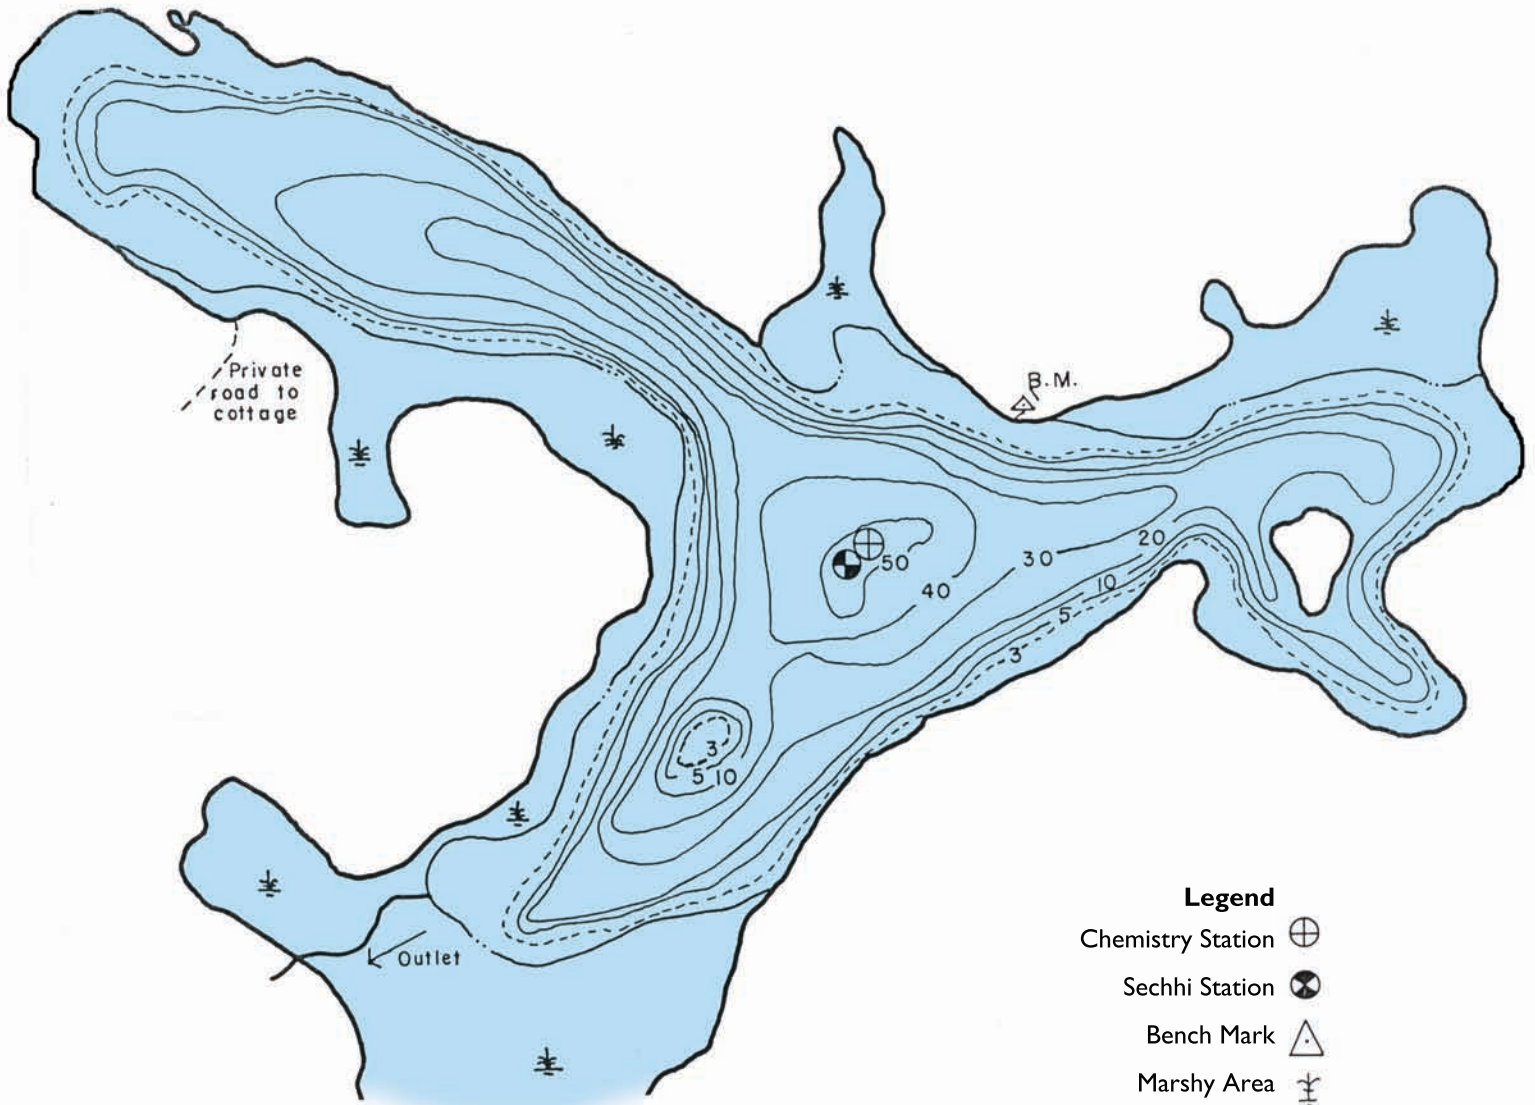

Mackay Lake

Township of Lanark Highlands (Lanark)

Directions:+

Located between the villages of Middleville and Tatlock.
Lake is surrounded by private land, East of Darling Road and North of Galbraith Road. No Public Access.

Legend

- Chemistry Station
- Sechhi Station
- Bench Mark
- Marshy Area

This map is intended for fisheries management purposes only.
It should not be used as a guide in navigation because no effort has been made to show the various shoals and hazards which might occur between points of sounding.