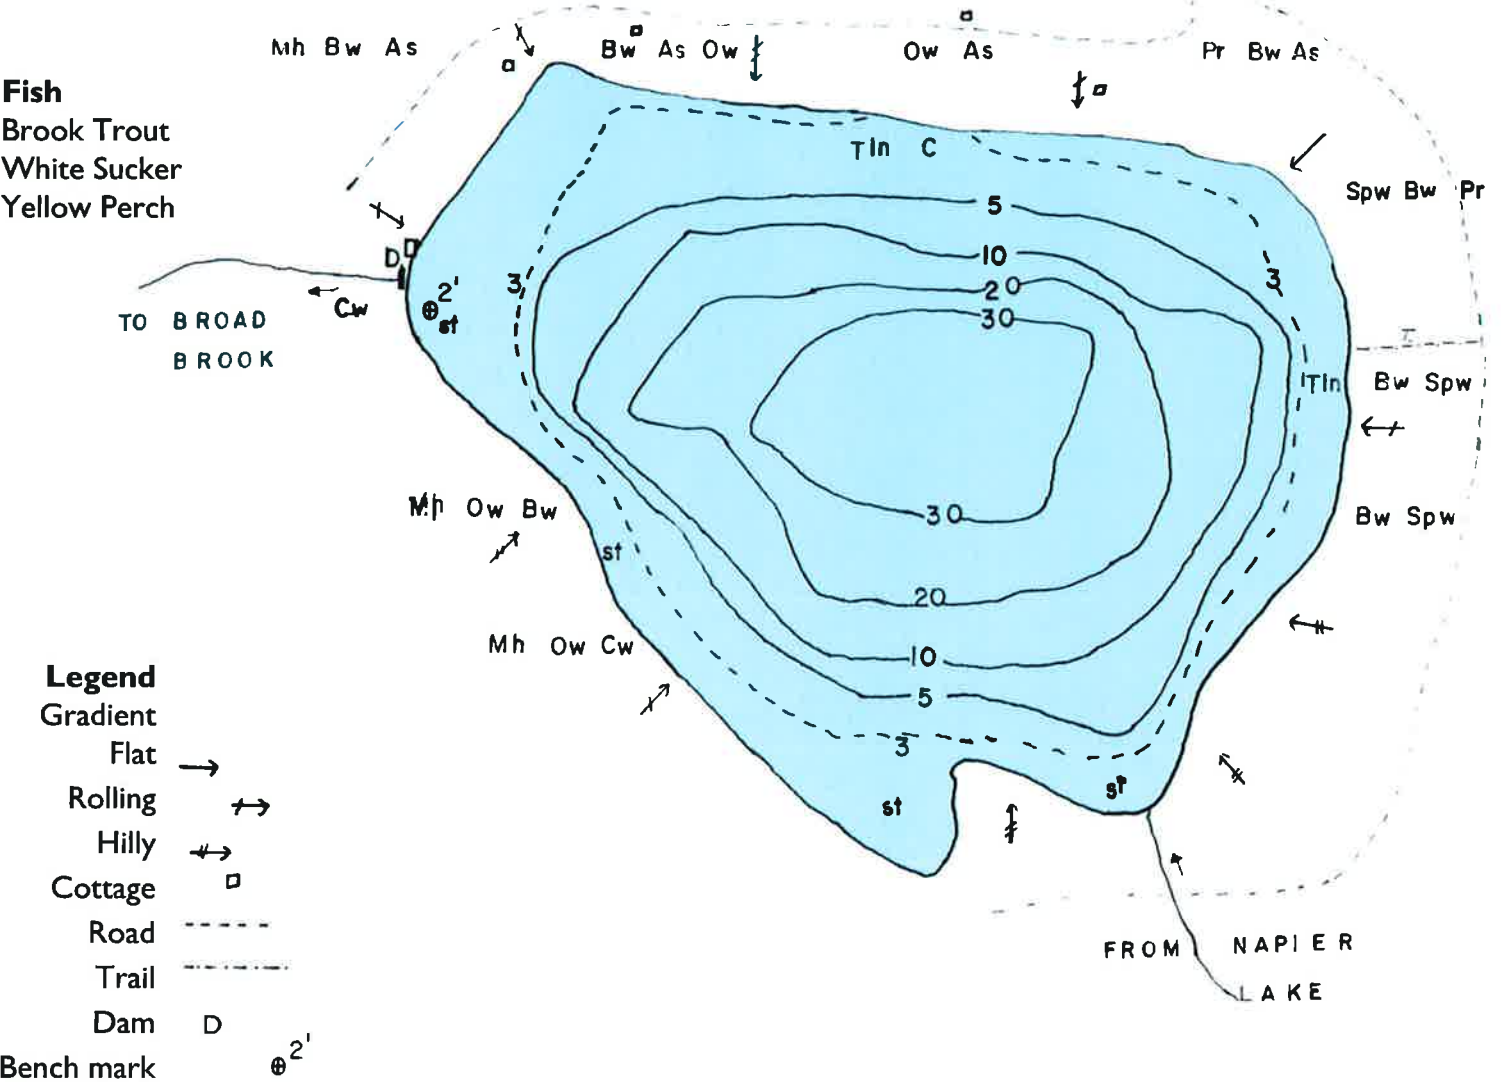

Little Green Lake

Township of Lanark Highlands (Darling)

Surface Area: 6.4 acres

Directions:

Head North of Lanark on Highway #511 then turn left on Little Green Road and follow to the end or turn South on Little Green Road South for the South shore.

Lake is surrounded by private land except for Crown Land along the Western shore. No known access from Crown Land on the North Western shoreline.

Fish

Brook Trout
White Sucker
Yellow Perch

This map is intended for fisheries management purposes only. It should not be used as a guide in navigation because no effort has been made to show various schools and hazards which might occur between points of sounding.